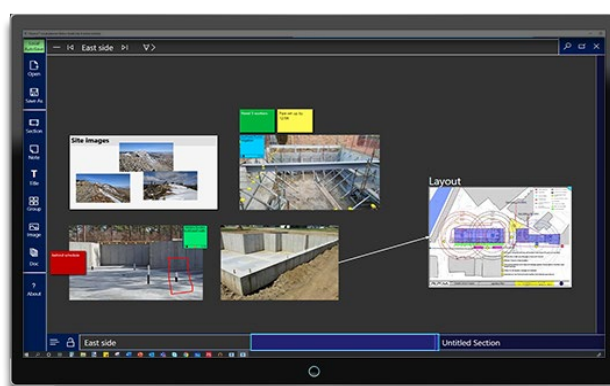

Contribute better together

Keep everyone in sync with visual tools that help you focus team conversations.

Nialli™ Workspace

Ensure all relevant project information is available to teams while they plan together. Nialli Workspace lets teams share drawings, documents, images and more, whether they're in a Big Room or distributed around the globe.

Share resources

See the big picture with tools that make it easy to view relevant project resources in context, plus link directly to source content.

Visualize conversations

Enhance team discussions and decision-making – it's easy to share ideas, mark up drawings and make decisions from anywhere.

Create workflows

Create workflow templates to suit your needs. You can build value stream maps, kanban boards and more, making it easier to track decisions.

Gain insights

Access data to increase transparency and identify opportunities for improvement. You can also export it for more in-depth analysis.

INTERACTIVE WALL

Collaborate on a large scale

Complete your pull planning solution with an interactive wall that takes the traditional big wall experience into the digital world. Its huge surface offers precise 40-point multitouch and highly flexible configurations – letting you keep what you love about your paper processes while adding digital flexibility.