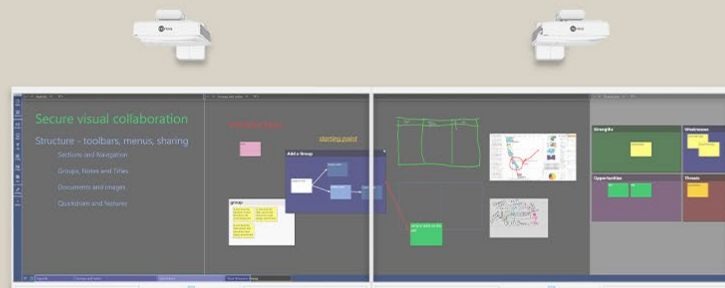

Create workflows

Create workflow templates to suit your needs. You can build value stream maps, kanban boards and more, making it easier to track decisions.

Gain insights

Access data to increase transparency and identify opportunities for improvement. You can also export it for more in-depth analysis.

INTERACTIVE WALL

Collaborate on a large scale

Complete your pull planning solution with an interactive wall that takes the traditional big wall experience into the digital world. Its huge surface offers precise 40-point multitouch and highly flexible configurations – letting you keep what you love about your paper processes while adding digital flexibility.