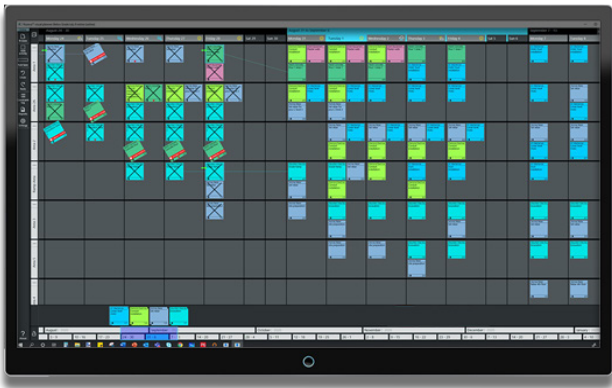

Build better together

Get the digital pull planning tool that keeps conversations going and projects on track.

Nialli™ Visual Planner

Choose the digital pull planning tool that's intuitive by design, for contractors and trades alike. Nialli Visual Planner is a digital application of the Last Planner System® that is familiar and easy to adopt.

Full remote access

Give teams the flexibility to work exactly how they need, whether colocated, distributed or hybrid. Nialli Visual Planner works with all kinds of tech products – including large interactive walls and displays, laptops, tablets and smartphones. Connect and contribute from anywhere, on any device.

Make better use of limited jobsite real estate. You can collapse and expand lanes of work as needed without losing clarity, plus it's easy to switch between plans at any

Increase transparency

Keep everyone in the know from executives to superintendents to tradespeople. Whether you're at the jobsite or head office, the details you need are always a click away.

INTERACTIVE WALL

Collaborate on a large scale

Complete your pull planning solution with an interactive wall that takes the traditional big wall experience into the digital world. Its huge surface offers precise 40-point multitouch and highly flexible configurations – letting you keep what you love about your paper processes while adding digital flexibility.