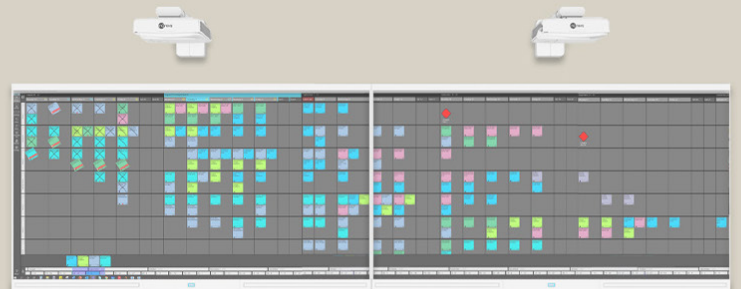

Make better use of limited jobsite real estate. You can collapse and expand lanes of work as needed without losing clarity, plus it's easy to switch between plans at any

Increase transparency

Keep everyone in the know from executives to superintendents to tradespeople. Whether you're at the jobsite or head office, the details you need are always a click away.

INTERACTIVE WALL

Collaborate on a large scale

Complete your pull planning solution with an interactive wall that takes the traditional big wall experience into the digital world. Its huge surface offers precise 40-point multitouch and highly flexible configurations – letting you keep what you love about your paper processes while adding digital flexibility.